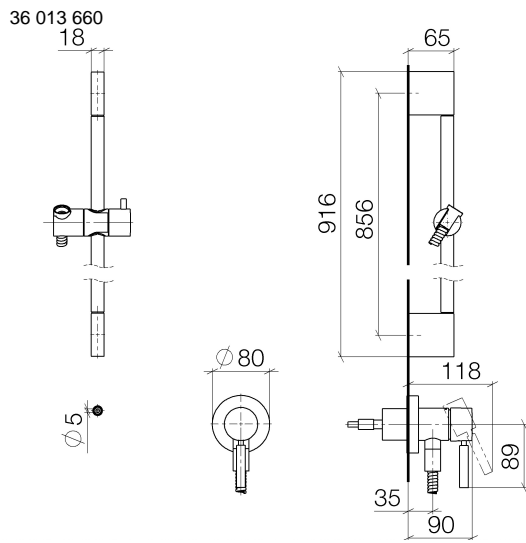

**Concealed single-lever mixer with integrated shower connection with shower set without hand shower - Chrome**

TARA

36 013 660

Fits: TARA, META

- cover plate Ø 78 mm
- metal shower hose 1750mm with integrated anti-twist protection
- slide bar

**Required miscellaneous**

	<b>Concealed wall mounting -</b> •min. recess depth 78 mm •max. recess depth 103 mm	35 003 970 90
--	---	---------------

**Required miscellaneous**

	<b>Hand shower - Chrome</b>	28 016 979-00
--	-----------------------------	---------------

Concealed single-lever mixer with integrated shower connection with shower set without hand shower - Chrome

TARA

Certificates

Belgaqua\_21-025- WRAS\_2011027. LGA\_29569.  
27\_1.

36 013 660

Spare parts list

No.	Item Number	Name	Quantity used	Delivery time
1	05 17 20 726 02 90	fixing set	1	2
2	09 31 11 049 90	pin	2	2
3	04 31 11 113 00 90	pin	2	2
4	08 17 97 054-00	holder	2	10
5	90 28 22 597 00-00	holder	1	10
6	28 322 970-00	Metal shower hose 1/2" x 3/8" x 1750 mm - Chrome	1	2
7	12 580 970-00	Slide unit - Chrome	1	10
8	90 14 20 026 00 90	seal	1	2
9	36 045 660-00	Concealed single-lever mixer with cover plate with integrated shower connection - Chrome	1	10