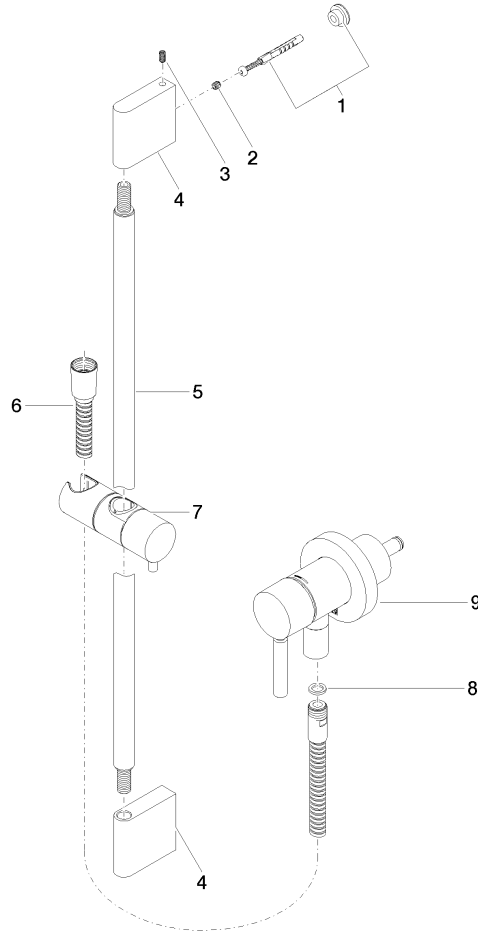

**Concealed single-lever mixer with integrated shower connection with shower set without hand shower - Chrome**

TARA

36 013 660

Fits: TARA, META

- cover plate Ø 78 mm
- metal shower hose 1750mm with integrated anti-twist protection
- slide bar

**Required miscellaneous**

	<b>Concealed wall mounting -</b> •min. recess depth 78 mm •max. recess depth 103 mm	35 003 970 90
--	---	---------------

**Required miscellaneous**

	<b>Hand shower - Chrome</b>	28 016 979-00
--	-----------------------------	---------------

Concealed single-lever mixer with integrated shower connection with shower set without hand shower - Chrome

TARA

Certificates

Belgaqua\_21-025- WRAS\_2011027. LGA\_29569.  
27\_1.

36 013 660

Spare parts list

No.	Item Number	Name	Quantity used	Delivery time
1	05 17 20 726 02 90	fixing set	1	2
2	09 31 11 049 90	pin	2	2
3	04 31 11 113 00 90	pin	2	2
4	08 17 97 054-00	holder	2	10
5	90 28 22 597 00-00	holder	1	10
6	28 322 970-00	Metal shower hose 1/2" x 3/8" x 1750 mm - Chrome	1	2
7	12 580 970-00	Slide unit - Chrome	1	10
8	90 14 20 026 00 90	seal	1	2
9	36 045 660-00	Concealed single-lever mixer with cover plate with integrated shower connection - Chrome	1	10